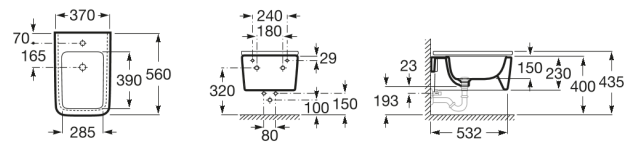

**INSPIRA**

**Square - Wall-hung bidet**

**DIMENSIONS**

Length	370 mm
Width	560 mm
Height	230 mm

**COLOURS AND FINISHES**

00 White

**TECHNICAL DRAWINGS**

**FEATURES**

Wall-hung bidet. Includes fixing kit. Faucet and bidet lid not included. Compatible with Roca Duplo One / Duplo S installation systems.

Bidet capacity (l): 7.5

Cover: Cover not included

Fixing kit: Included

Installation type: Wall-hung

Shape: Square

Taphole configuration: 1 Taphole

COMPATIBLE WITH

Square - Soft-closing bidet lid  
806532..B

Supporting structure for wall-hung WC and wall-hung bidet  
822091001